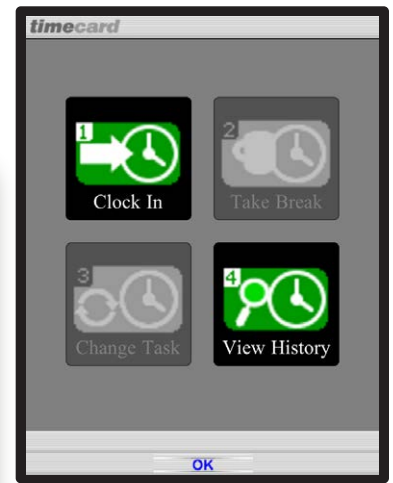

timecard GPS consists of:

Easy to use cell-phone software that allows your workers to be tracked through a business day. Mobile workers are able to clock-in, take a break, change tasks and clock-out; all directly on their cell phones, Sonim, Apple iOS, Android or BlackBerry devices. **

View individual worker details including activity and current position.

The 'Breadcrumb' trail view shows speed, direction, location, and status of workers.

Multiple rules can be setup based on triggers such as entering or exiting area, speed and movement.