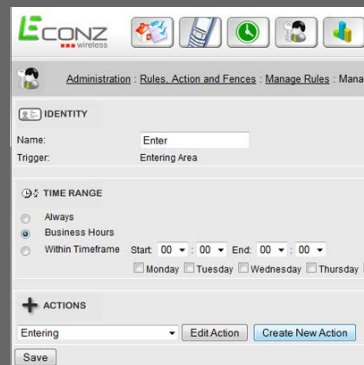

- Employee Tracking (Location, Movement, Speed and Direction, over 12 Triggers)
- Over 20 Reports (Time, Attendance, Tasks, Sub Tasks, and many more)
- Custom and Editable Fields on Handsets (Mileage, Custom info from field, etc)
- View multiple employee locations on the map
- Clock in and out multiple field workers from a single device
- Web-User log in/out Administrator log in/out

timecard is ideal for companies that have a mobile workforce, such as:

- | | | |
|----------------------|----------------|------------------|
| ▪ Construction | ▪ Distribution | ▪ Public Safety |
| ▪ Government | ▪ Healthcare | ▪ Transportation |
| ▪ Telecommunications | ▪ Utilities | ▪ Many More! |

View individual worker details including activity and current position.

The 'Breadcrumb' trail view shows speed, direction, location, and status of workers.

Multiple rules can be setup based on triggers such as entering or exiting area, speed and movement.